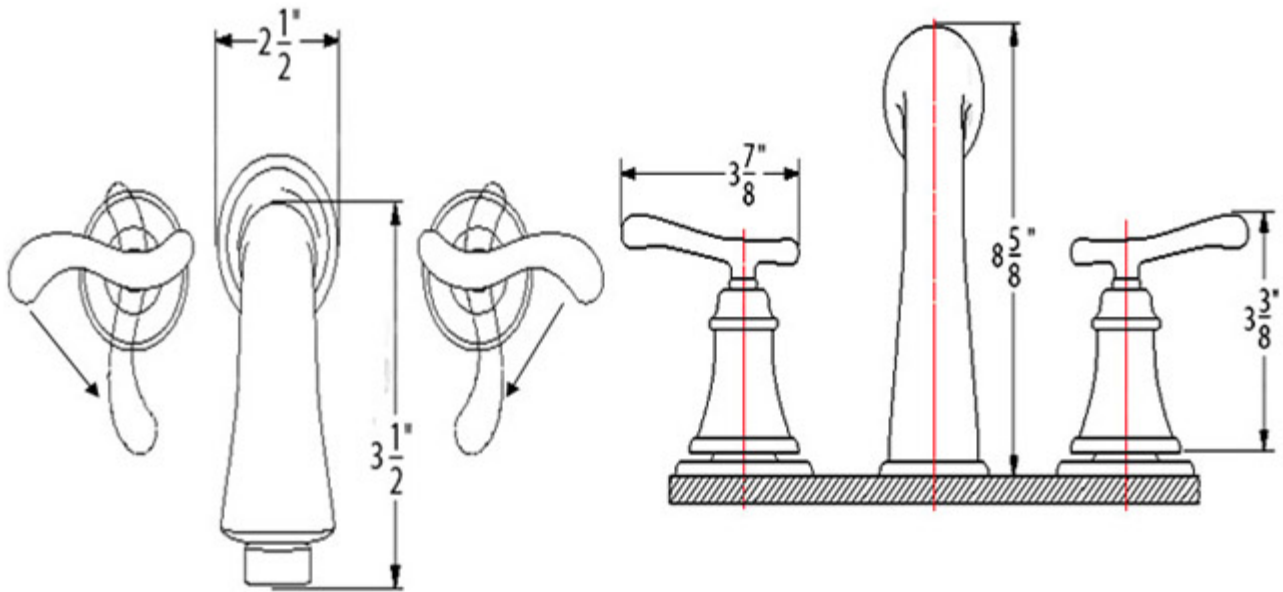

## Oceana Chameleon Specifications

8" from wall to end of spout